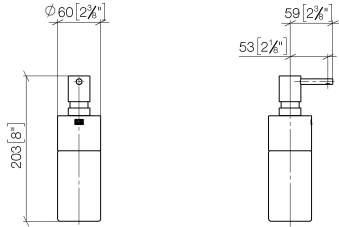

Dispenser free-standing model - Chrome

ELIO

84 435 970

- bottle made of crystal glass, matt
- width 60mm
- height 200 mm
- 250 ml bottle
- 59mm projection

Fits ELIO, ENO, MEM, META SQUARE, SYNC, TARA and TARA ULTRA

Fits: ELIO, MEM, TARA, ENO, SYNC, TARA ULTRA, META SQUARE

	Chrome	84 435 970-00
	Brushed Platinum	84 435 970-06
	Platinum	84 435 970-08
	Dark Chrome	84 435 970-19
	Brushed Durabrass (23kt Gold)	84 435 970-28
	Matte Black	84 435 970-33
	Brushed Champagne (22kt Gold)	84 435 970-46
	Champagne (22kt Gold)	84 435 970-47
	Brushed Chrome	84 435 970-93
	Brushed Dark Platinum	84 435 970-99

84 435 970

mm [inches]

84 435 970

Parts for other finishes can be found here: Brushed Platinum

Spare parts list

No.	Item Number	Name	Quantity used	Delivery time
1	90 10 10 535 00-00	dispenser	1	10
2	08 10 10 499 90	Immersion tube for lotion dispenser Ø 8 x 1 x 100 mm -	1	2
3	90 10 10 524 00-00	base	1	10
4	90 90 04 001 00 82	glass	1	2