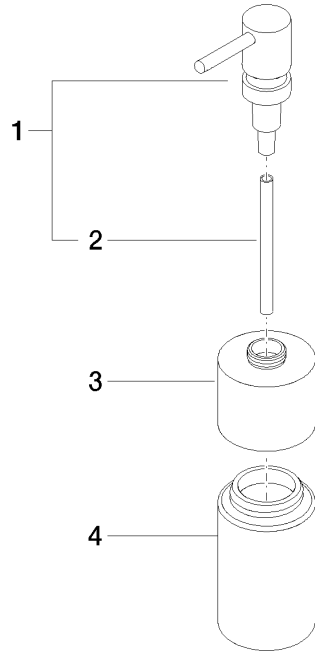

Dispenser free-standing model - Chrome

ELIO

84 435 970

- bottle made of crystal glass, matt
- width 60mm
- height 200 mm
- 250 ml bottle
- 59mm projection

Fits ELIO, ENO, MEM, META SQUARE, SYNC, TARA and TARA ULTRA

Fits: ELIO, MEM, TARA, ENO, SYNC, TARA ULTRA, META SQUARE

	Chrome	84 435 970-00
	Brushed Platinum	84 435 970-06
	Platinum	84 435 970-08
	Dark Chrome	84 435 970-19
	Brushed Durabrass (23kt Gold)	84 435 970-28
	Matte Black	84 435 970-33
	Brushed Champagne (22kt Gold)	84 435 970-46
	Champagne (22kt Gold)	84 435 970-47
	Brushed Chrome	84 435 970-93
	Brushed Dark Platinum	84 435 970-99

84 435 970

mm [inches]

84 435 970

Parts for other finishes can be found here: Brushed Platinum

Spare parts list

No.	Item Number	Name	Quantity used	Delivery time
1	90 10 10 535 00-00	dispenser	1	10
2	08 10 10 499 90	Immersion tube for lotion dispenser Ø 8 x 1 x 100 mm -	1	2
3	90 10 10 524 00-00	base	1	10
4	90 90 04 001 00 82	glass	1	2